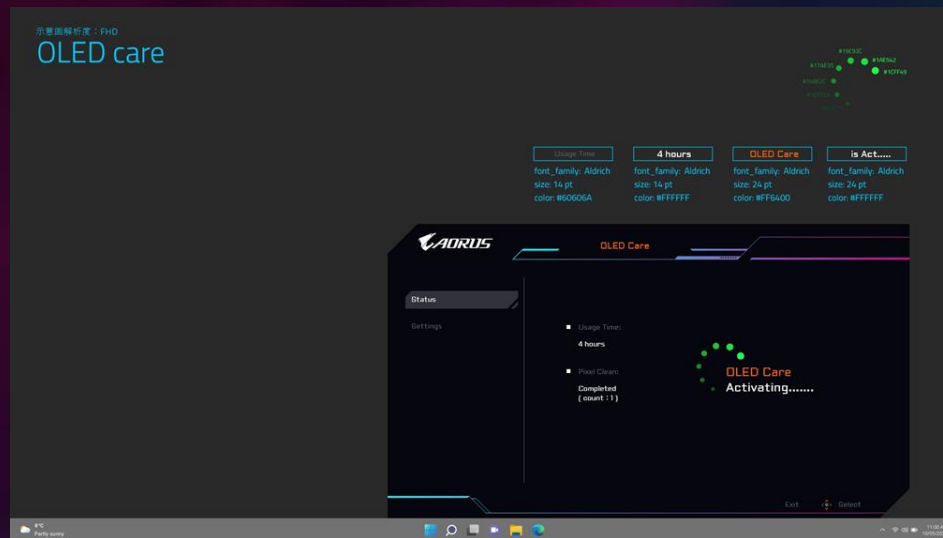

МОНИТОРЫ GIGABYTE | ПРОГРАММА OLED CARE

OLED Care	C049DQ	F032U2	F032U2P	F027Q3	M034WQC	M034WQC2
Care+	✓	✓	✓	✓	✓	✓
Pixel Clean	✓	✓	✓	✓	✓	✓
Pixel Shift	✓	✓	✓	✓	✓	✓
Static Control	✓	✓	✓	✓	✓	✓
APL Stabilize	✓	✓	✓	✓	✓	✓
Sub-Logo Dim	✓	✓	✓	✓	✓	✓
Corner Dim		✓	✓	✓	✓	✓

- → **Pixel Clean**

  After the monitor has been in use for more than 4 hours, it will start automatically after the monitor is switched off or in the standby mode.
- → **Static Control**

  If the monitor is not in use for certain time, the screen brightness will be reduced gradually; or alternatively run the screen saver. Brightness level will be restored after an interaction has been detected by the system
- → **Pixel Shift**

  The displayed pixels move slightly every few minutes to avoid showing static images. The shifting effect is barely visible and wouldn't affect usage.
- → **APL Stabilize**

  decreases peak brightness to keep picture levels stable for better viewing.
- → **Sub-logo Dim**

  Automatically lower the brightness of logos and the edge of the taskbar.