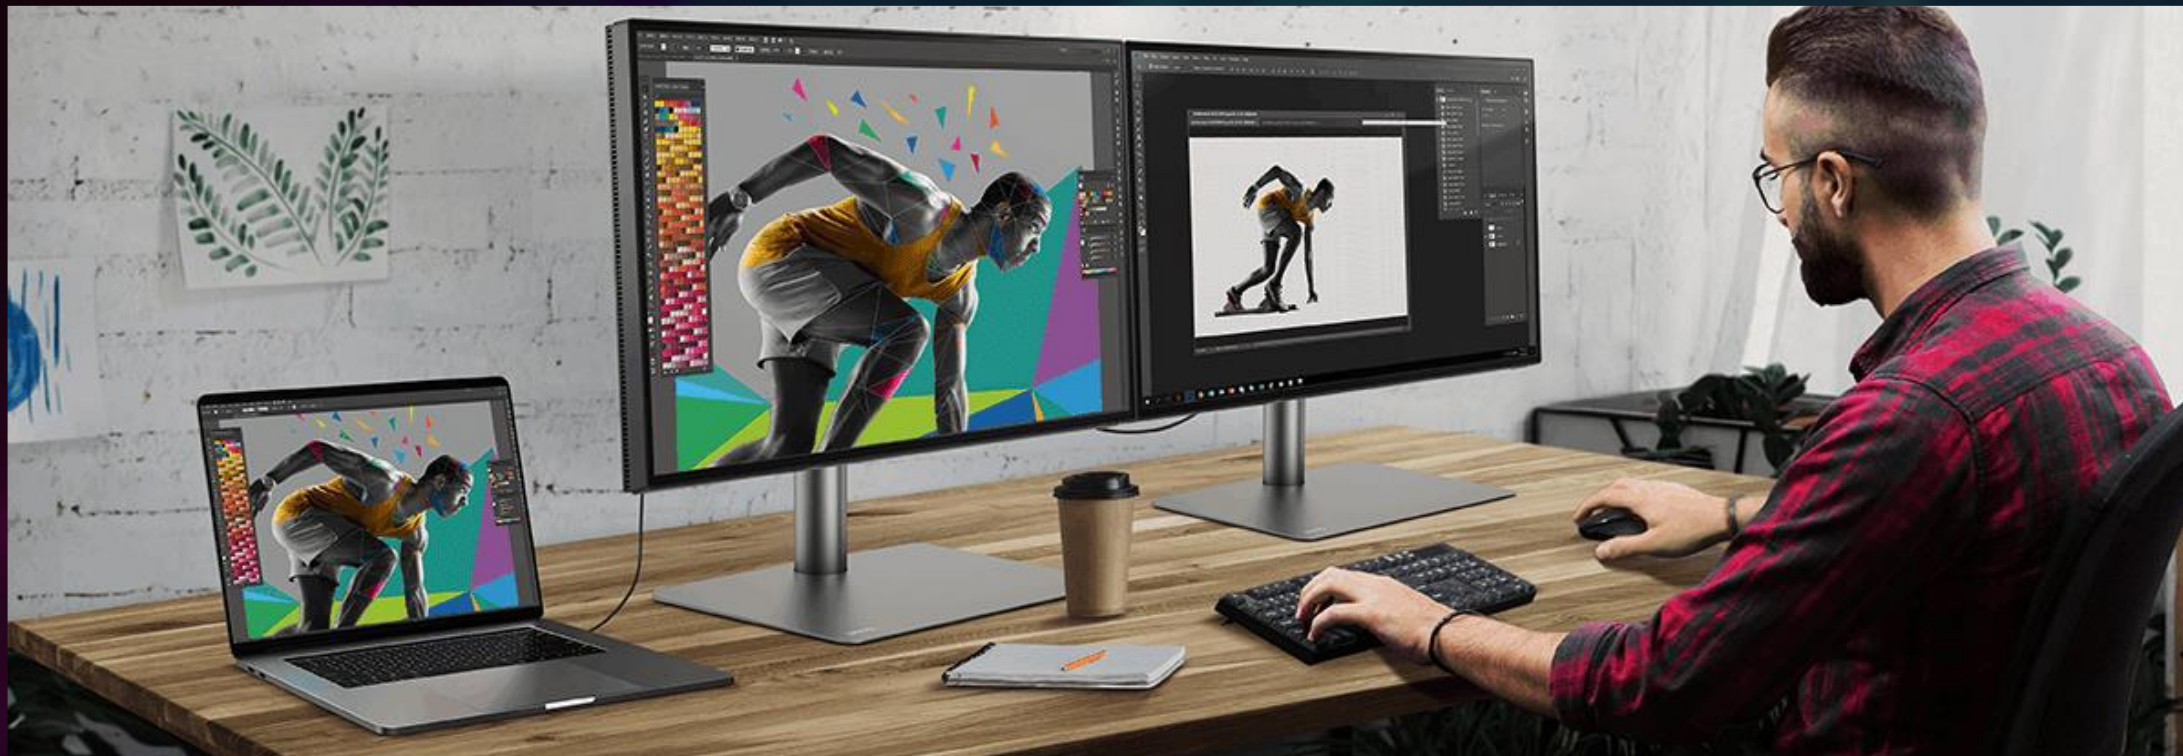

Instead of connecting each monitor/display directly to the computer or laptop, Daisy Chain is a way of connecting multiple monitors to a single host by using a DisplayPort.

FD32U2P Only

Up to 4 monitors in a sequence